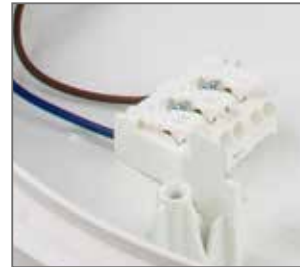

WIRING

- Push-fit [loop-in / loop-out] terminal block

ACCESS

- Tool-free hinged gear tray

MICROWAVE SENSOR

- Dip switch programmable microwave sensor with corridor function is also available.

12W / 16W Klip LED Tri-Colour Bulkheads IP65