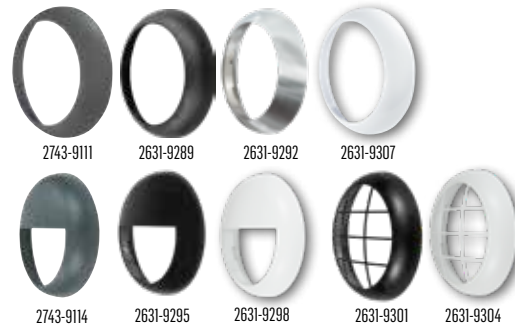

CLIP-ON BEZELS

- 9 x Clip-on bezels available [white bezel included]
- Conduit knockouts on bezel
- Bezels hide fixings when installed

MOUNTING & FIXING

- 4 x 20 mm Conduit entry points
- 2 x Rear cable entry points
- Wiring recess on base with knockouts
- 55 mm BESA Conduit box mounting
- 12 x Pilot holes for surface mounting

ACCESS

- Self-retaining screws
- Tool-free hinged gear tray

OPTIONAL BEZELS

2743-9111

2631-9289

2631-9292

2631-9307

2743-9114