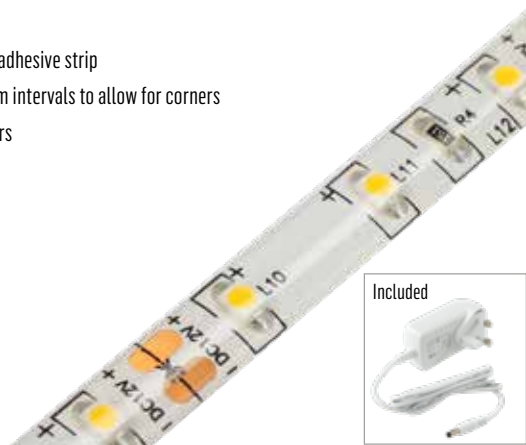

LED STRIP KITS

24W Plug-In LED Strip Light Kits IP65 – 5 m

- Flexible 8 mm self-adhesive strip
- Can be cut at 50 mm intervals to allow for corners
- Lamp life: 30,000 hrs
- Warranty: 2 Years