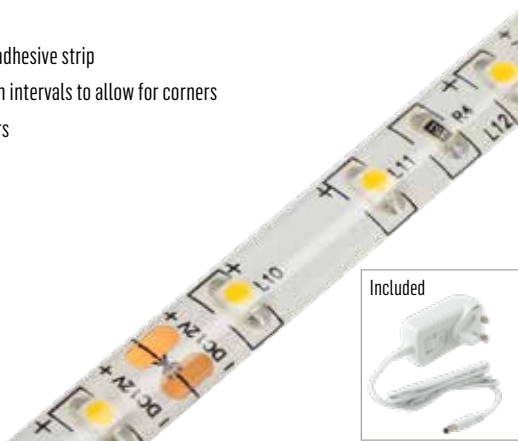

LED STRIP KITS

24W Plug-In LED Strip Light Kits IP65 – 5 m

- Flexible 8 mm self-adhesive strip
- Can be cut at 50 mm intervals to allow for corners
- Lamp life: 30,000 hrs
- Warranty: 2 Years

Kit contents:

- 12V Plug-in driver