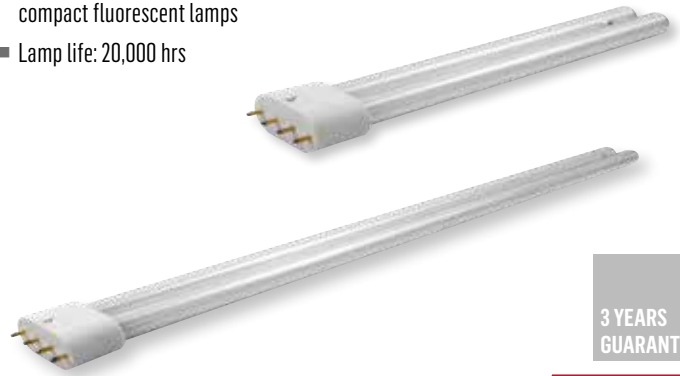

2G11 LED PLL Lamps 230V

- Suitable replacement for 18 - 55W compact fluorescent lamps
- Lamp life: 20,000 hrs

3 YEARS
GUARANTEE

FROM
£15.75
+VAT

Switch Start & High
Frequency Control
Gear = Bypass

Code	Wattage	Length	Lumens	1+	10+
Non-Dimmable - Cool White - 4000K					
1653-8089	8W	225 mm	900 lm	£15.75	£15.25
2345-5771	12W	315 mm	1350 lm	£16.25	£15.75
1653-5578	16W	415 mm	1800 lm	£16.95	£16.50
2345-5777	20W	540 mm	2350 lm	£17.95	£17.50

kgCO₂e SAVING
UP TO **157.32** OVER
20,000
kgCO₂e hrs

YOU SAVE
UP TO **£188.94** OVER
20,000
hrs

ENERGY SAVING COMPARISON: 20W LED Compact vs 55W Compact & Control Gear (3W)